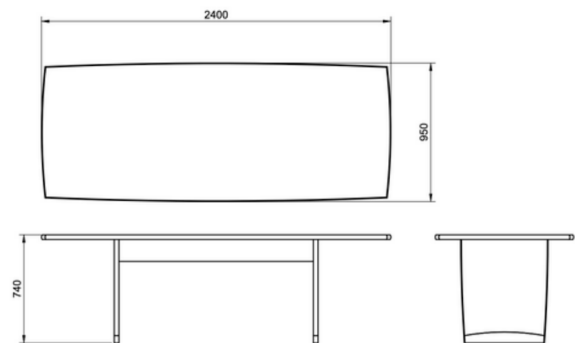

Top Dimensions

950 mm W x 2400 mm L

Height

740 mm

Material

| Shown here in Walnut |

American Oak

Also known as Chestnut Oak, White Oak, Overcup Oak, Swamp Chestnut Oak, Southern Oak, Northern Oak.
Colour | Light
Origin(s) | Canada, USA
Environmental | FSC®

American Walnut

Colour | Dark
Origin(s) | Canada, USA
Environmental | FSC®

American Ash

Also known as White Ash, similar to Sen, Japanese Ash, Sassafras.
Colour | Light
Origin(s) | Canada, USA
Environmental | FSC®

Warranty

10 years structural manufacturer's warranty
See website for details, terms & conditions

Care and maintenance

1. Wipe off dust regularly with a clean dry soft cloth
   - Remove any marks with a clean dampened soft cloth
   - Indoor use only
2. See website for more info about Care Instruction.

Lead Time

12-16 weeks

Customisation

All pieces can be customised accordingly
materials, dimensions, finish