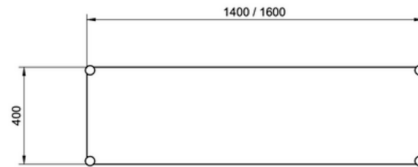

WOVEN BENCH SEAT

Crafted Collection

Dimensions

L-1400mm | D-400mm | H-450mm

Material

Shown here in Solid American Oak & Woven Danish cord

Timber

American Oak

Colour | Light
Origin(s) | Canada, USA
Environmental | FSC®

American Walnut

Colour | Dark
Origin(s) | Canada, USA
Environmental | FSC®

American Ash

Colour | Light
Origin(s) | Canada, USA
Environmental | FSC®

Seat

Customisation

All pieces can be customised accordingly
materials dimensions, finish

Warranty

10 years structural manufacturer's warranty
See website for details, terms & conditions

Care and maintenance

1. Wipe off dust regularly with a clean dry soft cloth
   - Remove any marks with a clean dampened soft cloth
   - Indoor use only
2. See website for more info about Care Instruction.

Lead Time

12-16 weeks