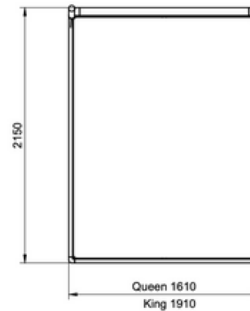

SIMPLE BED

Crafted Collection

Bed Dimensions

Queen W-1600mm | L-2150mm | H-400mm
King W-1910mm | L-2150mm | H-400mm

Frame options

A) FRAME ONLY
B) TIMBER HEADBOARD | H-1100mm
C) WOVEN HEADBOARD | H-1100mm

Material

As shown in American Oak.

American Oak

Finish | Natural
Origin(s) | Canada, USA
Environmental | FSC®

American Oak

Finish | Black
Origin(s) | Canada, USA
Environmental | FSC®

American Walnut

Colour | Dark
Origin(s) | Canada, USA
Environmental | FSC®

American Ash

Colour | Light
Origin(s) | Canada, USA
Environmental | FSC®

Warranty

10 years structural manufacturer's warranty
See website for details, terms & conditions

Care and maintenance

1. Wipe off dust regularly with a clean dry soft cloth
   - Remove any marks with a clean dampened soft cloth
   - Indoor use only
2. See website for more info about Care Instruction.

Lead Time

12-16 weeks

Customisation

All pieces can be customised accordingly
materials dimensions, finish

MADE BY MORGEN

madebymorgen.com

enquiries@madebymorgen.com