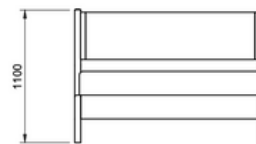

SIMPLE BED

Crafted Collection

Bed Dimensions

Queen W-1600mm | L-2150mm | H-400mm
King W-1910mm | L-2150mm | H-400mm

Frame options

A) FRAME ONLY
B) TIMBER HEADBOARD | H-1100mm
C) WOVEN HEADBOARD | H-1100mm

Material

As shown in American Oak.

American Oak

Finish | Natural
Origin(s) | Canada, USA
Environmental | FSC®

American Oak

Finish | Black
Origin(s) | Canada, USA
Environmental | FSC®

American Walnut

Colour | Dark
Origin(s) | Canada, USA
Environmental | FSC®

American Ash

Colour | Light
Origin(s) | Canada, USA
Environmental | FSC®

Warranty

10 years structural manufacturer's warranty
See website for details, terms & conditions

Care and maintenance

1. Wipe off dust regularly with a clean dry soft cloth
   - Remove any marks with a clean dampened soft cloth
   - Indoor use only
2. See website for more info about Care Instruction.

Lead Time

12-16 weeks

Customisation

All pieces can be customised accordingly
materials dimensions, finish

MADE BY MORGEN

madebymorgen.com

enquiries@madebymorgen.com