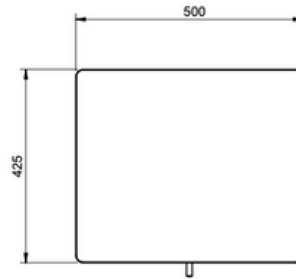

SIMPLE BEDSIDE

Crafted Collection

Dimensions

W-500mm | D-425mm | H-500mm

Material Available

American Oak

Colour | Light
Origin(s) | Canada, USA
Environmental | FSC®

American Walnut

Colour | Dark
Origin(s) | Canada, USA
Environmental | FSC®

American Ash

Colour | Light
Origin(s) | Canada, USA
Environmental | FSC®

Top Options

Handle

Brass Handle

Warranty

10 years structural manufacturer's warranty
See website for details, terms & conditions

Care and maintenance

1. Wipe off dust regularly with a clean dry soft cloth
   - Remove any marks with a clean dampened soft cloth
   - Indoor use only
2. See website for more info about Care Instruction.

Lead Time

12-16 weeks

Customisation

All pieces can be customised accordingly
materials dimensions, finish