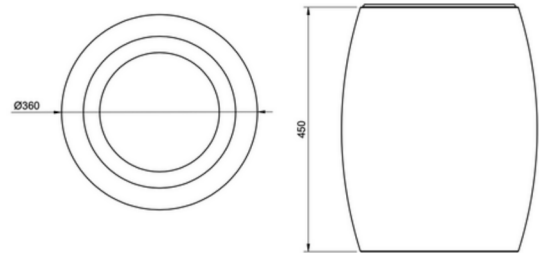

Top Dimensions

360 mm ø

Height

450 mm

Materials

American Oak

Also known as Chestnut Oak, White Oak, Overcup Oak, Swamp Chestnut Oak, Southern Oak, Northern Oak.
Colour | Light
Origin(s) | Canada, USA
Environmental | FSC®

American Walnut

Colour | Dark
Origin(s) | Canada, USA
Environmental | FSC®

American Ash

Also known as White Ash, similar to Sen, Japanese Ash, Sassafras.
Colour | Light
Origin(s) | Canada, USA
Environmental | FSC®

Warranty

10 years structural manufacturer's warranty
See website for details, terms & conditions

Care and maintenance

1. Wipe off dust regularly with a clean dry soft cloth
   - Remove any marks with a clean dampened soft cloth
   - Indoor use only
2. See website for more info about care instruction.

Lead Time

12-16 weeks

Finish and Upholstery options

Customisation

All pieces can be customised accordingly
materials, dimensions, finish