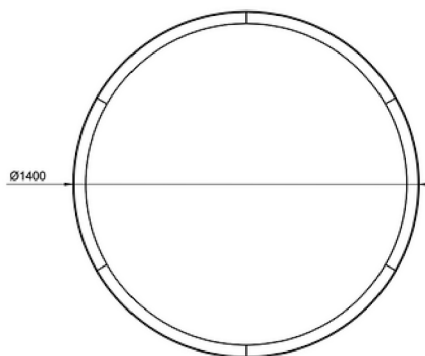

Conical

Dining Table

collection
morgen & sandford

Top Dimensions

1400 mm $\varnothing$

Height

740 mm

Materials

American Oak

Also known as Chestnut Oak, White Oak, Overcup Oak, Swamp Chestnut Oak, Southern Oak, Northern Oak.
Colour | Light
Origin(s) | Canada, USA
Environmental | FSC®

American Walnut

Colour | Dark
Origin(s) | Canada, USA
Environmental | FSC®

American Ash

Also known as White Ash, similar to Sen, Japanese Ash, Sassafras.
Colour | Light
Origin(s) | Canada, USA
Environmental | FSC®

Warranty

10 years structural manufacturer's warranty
See website for details, terms & conditions

Care and maintenance

- Wipe off dust regularly with a clean dry soft cloth
- Remove any marks with a clean dampened soft cloth
- Indoor use only

Lead Time

12-16 weeks

Customisation

All pieces can be customised accordingly
materials, dimensions, finish

MADE BY MORGEN

madebymorgen.com

enquiries@madebymorgen.com