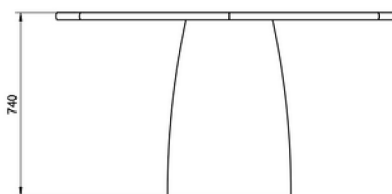

Conical

Dining Table

collection
morgen & sandford

Top Dimensions

1400 mm $\varnothing$

Height

740 mm

Materials

American Oak

Also known as Chestnut Oak, White Oak, Overcup Oak, Swamp Chestnut Oak, Southern Oak, Northern Oak.
Colour | Light
Origin(s) | Canada, USA
Environmental | FSC®

American Walnut

Colour | Dark
Origin(s) | Canada, USA
Environmental | FSC®

American Ash

Also known as White Ash, similar to Sen, Japanese Ash, Sassafras.
Colour | Light
Origin(s) | Canada, USA
Environmental | FSC®

Warranty

10 years structural manufacturer's warranty
See website for details, terms & conditions

Care and maintenance

- Wipe off dust regularly with a clean dry soft cloth
- Remove any marks with a clean dampened soft cloth
- Indoor use only

Lead Time

12-16 weeks

Customisation

All pieces can be customised accordingly
materials, dimensions, finish

MADE BY MORGEN

madebymorgen.com

enquiries@madebymorgen.com