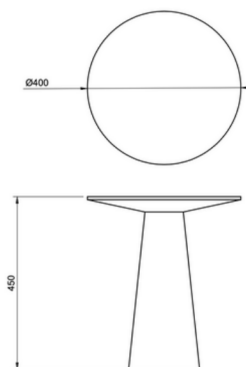

Conical

Side Table

collection
morgen & sandford

Top Dimensions available

400 mm ø
450 mm ø
500 mm ø

Heights available

450 mm
500 mm
550 mm

Materials

American Oak

Also known as Chestnut Oak, White Oak, Overcup Oak, Swamp Chestnut Oak, Southern Oak, Northern Oak.
Colour | Light
Origin(s) | Canada, USA
Environmental | FSC®

American Walnut

Colour | Dark
Origin(s) | Canada, USA
Environmental | FSC®

American Ash

Also known as White Ash, similar to Sen, Japanese Ash, Sassafras.
Colour | Light
Origin(s) | Canada, USA
Environmental | FSC®

Warranty

10 years structural manufacturer's warranty
See website for details, terms & conditions

Care and maintenance

1. Wipe off dust regularly with a clean dry soft cloth
   - Remove any marks with a clean dampened soft cloth
   - Indoor use only
2. See website for more info about care instruction.

Lead Time

12-16 weeks

Finish options

American Oak Timber
Natural Finish

American Walnut Timber
Satin Finish

American Ash Timber
Ebonised finish

Customisation

All pieces can be customised accordingly
materials, dimensions, finish